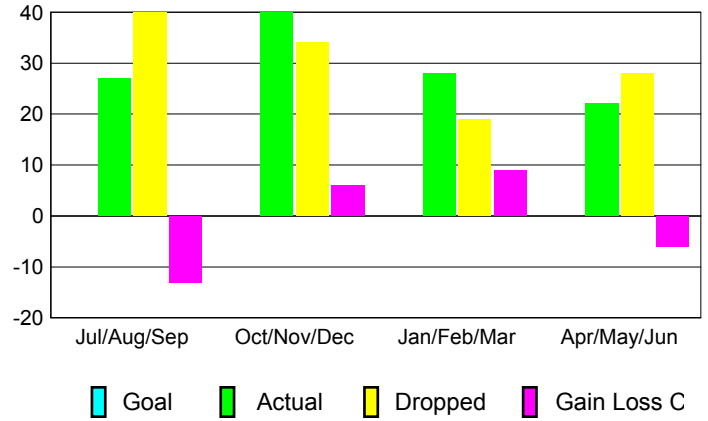

GMT: **ED LECIUS**

Location: **MASSACHUSETTS**

GMT CA: **1**

CLUBS

Month	New Club Goal	Actual New Clubs	Actual Dropped Clubs	Gain/Loss of Clubs
2012-2013				
Jul/Aug/Sep	0	0	0	0
Oct/Nov/Dec	0	0	0	0
Jan/Feb/Mar	0	0	0	0
Apr/May/June	0	0	0	0
Totals	0	0	0	0

Club Results 2012-2013

Goal, New, Dropped, Gain/Loss

YTD Status Quo Clubs 2012-2013

Status Quo Clubs Compared to Status Quo Members

Club Gain/Loss 2012-2013

MEMBERSHIP

Month	Net Memb Goal	Actual New Memb	Actual Dropped Memb	Gain/Loss of Memb
2012-2013				
Jul/Aug/Sep	0	27	40	-13
Oct/Nov/Dec	0	40	34	6
Jan/Feb/Mar	0	28	19	9
Apr/May/June	0	22	28	-6
Totals	0	117	121	-4

Membership Results 2012-2013

Goal, New, Dropped, Gain/Loss

Gender Comparison 2012-2013

Membership Gain/Loss 2012-2013